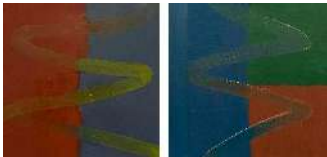

MONIQUE LUCHETTI

ANTHROPOCENE I
2021

Pencil, gouache, and gesso on
Nepalese Lokta paper
48 x 39 in. (unframed)
Signed, dated, and titled verso
$2,750

17.