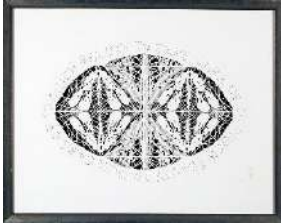

11.

*STROLLEROPTERA - THIS TOO WILL PASS*

2021

Two layers of hand-cut paper, punctured text, foam board, and chip board  
21.5 x 28 in.

Frame: 24 x 31 in.

Signed and dated front

\$3,200

12.

*STROLLEROPTERA - SO MUCH BEAUTY TO TAKE CARE OF*

2021

Two layers of hand cut paper, punctured text, foam board, and chip board  
16.5 x 21.5 in.

Frame: 19 x 24 in.

Signed and dated front

\$1,900

13.

*FREQUENCY 1*