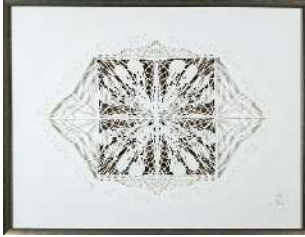

11.

STROLLEROPTERA - THIS TOO WILL PASS

2021

Two layers of hand-cut paper, punctured text, foam board, and chip board
21.5 x 28 in.

Frame: 24 x 31 in.

Signed and dated front

$3,200

12.

STROLLEROPTERA - SO MUCH BEAUTY TO TAKE CARE OF

2021

Two layers of hand cut paper, punctured text, foam board, and chip board
16.5 x 21.5 in.

Frame: 19 x 24 in.

Signed and dated front

$1,900

13.

FREQUENCY 1

2022

Solar plate etching with silver and black thread

Image diameter: 12 x 12 in.

Paper: 17 x 15 in.

Frame: 20.5 x 20.5 in.

Signed and dated front

$1,600

14.

FREQUENCY 2

2022

Solar plate etching with silver thread and color pencil on paper

Image: 19.75 x 19 in.

Paper: 30 x 22.5 in. (Black frame upon purchase)

Signed and dated front

$1,900