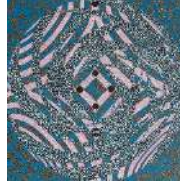

20.

AMY CHENG
INCUBUS
2011
Oil on canvas
24 x 24 in.
Signed and dated verso
$ 4,500