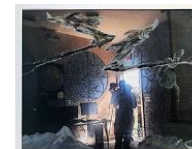

Study #2 for Eclipse
2018
Acrylic paint and archival ink on canvas
Image: 7.5 x 9.5 in.
Mat: 14 x 16 in.
Signed and dated verso
$600