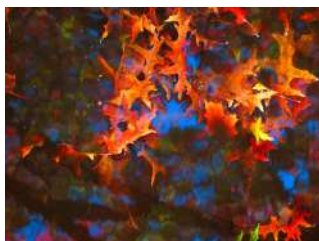

\$1,000

---

20. *The Secret Life Of Leaves: Drifting Without A Care*  
Joshua Greenberg  
Photo-based imagery  
16 x 20 x 2 in.  
2022

\$1,650

---

21. *The Secret Life Of Leaves: Dancing The Texas Cha Cha*  
Joshua Greenberg  
Photo-based imagery  
20 x 16 x 2 in.  
2023